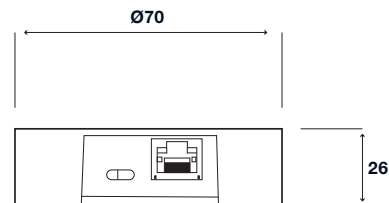

## TECHNICAL DATA

Item number	9000800
Power	2,5Watt
Operating voltage:	5V / 1A
Frequency band	2400MHz ~ 2485MHz
Transmitting range Wi-Fi	up to 50 meters
Bluetooth transmission range	up to 10 meters
Operating system	Embedded Linux OS
CPU	RT 3903 MIPS 600MHz Core CPU
Flash / Ram	16MB Flash / 64 MB DDR 2
Wireless security	WEP 64 bit, WEP 128 bit, WPA, WPA2, WPA+WPA2
Security	AES 128
Connector	Micro USB
LAN	RJ45 (10/100 LAN)
Max. number of lights/gateway	128 pcs
Max. number of gateway/app	12 pcs
APP Version	IOS: 10.0 or above   Android: 4.4.4 or above
Bluetooth version	4.0 or above
Ambient temperature	0°C - +40°C
Housing	ABS plastic
Weight	0,19kg

## DIMENSIONS (mm)